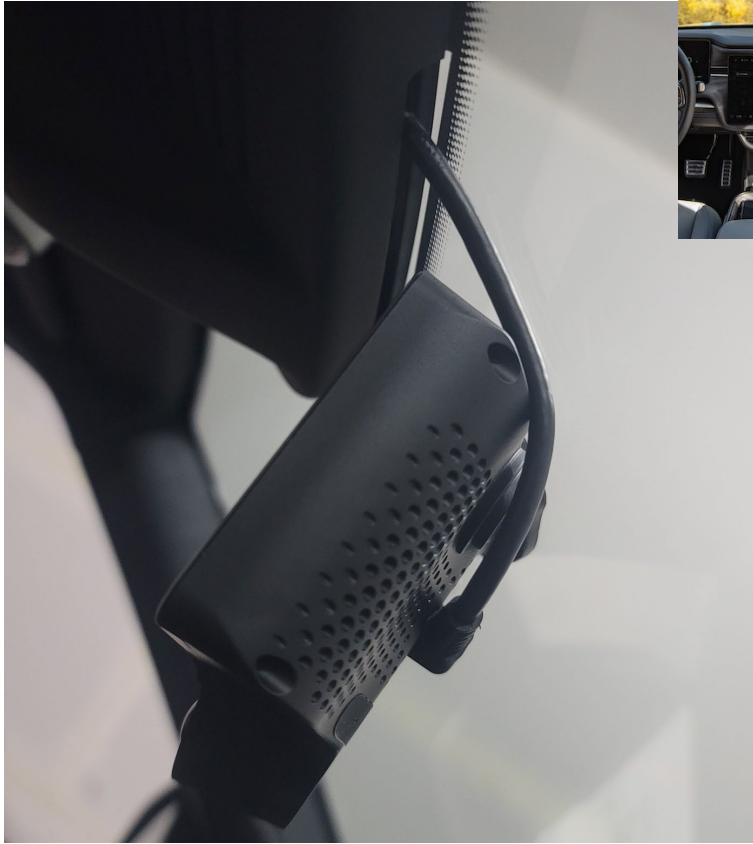

# 2022 R1T

Angled C-C that came with Comma

Coupled with a C-C adapter (Amazon)  
& 10ft C cable from Comma