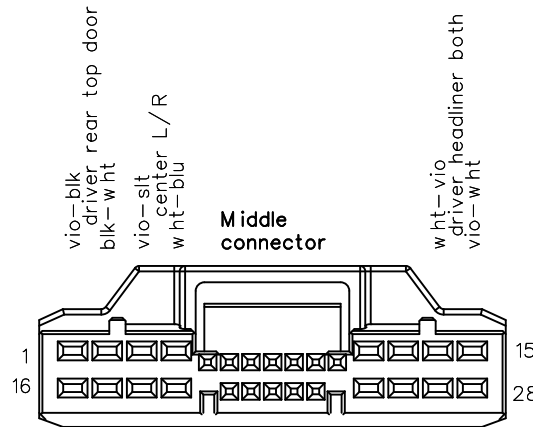

TE base part number  
 housing 2188225  
 receptacle 2109006  
 pin 2109005

All views are from the rear, harness  
 side of connector.

Kia 1879003730A S NICO 4F-W  
 is a mating pigtail connector that fits  
 into the subwoofer harness.

blk  
 wht  
 slt  
 blu

vio-blk  
 passenger pillar  
 blk-vio

vio-slt  
 dash  
 wht-blk  
 passenger

vio-blu  
 passenger rear top door  
 blk-grn

vio-brn  
 center L/R  
 blk-pnk

wht-vio  
 passenger headliner both  
 vio-wht