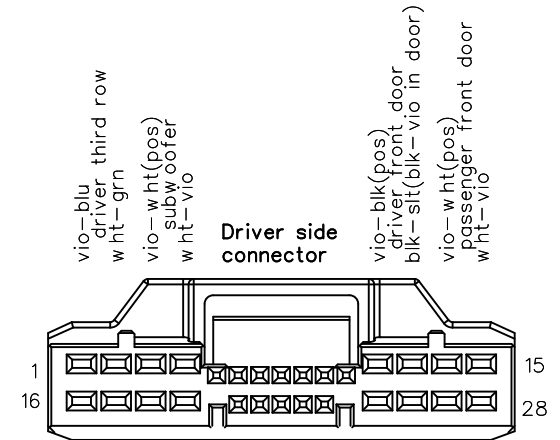

TE base part number  
 housing 2188225  
 receptacle 2109006  
 pin 2109005

All views are from the rear, harness  
 side of connector.

Kia 1879003730A S NICO 4F-W  
 is a mating pigtail connector that fits  
 into the subwoofer harness.

blk  
 wht  
 slt  
 blu

vio-blk  
 passenger pillar  
 blk-vio

vio-slt  
 dash  
 wht-blk  
 passenger

vio-blu  
 passenger rear top door  
 blk-grn

vio-brn  
 center L/R  
 blk-pnk

wht-vio  
 passenger headliner both  
 vio-wht

vio-grn  
 passenger third row  
 wht-red

vio-blk(pos)  
 subwoofer  
 blk-vio

vio-brn  
 driver rear door  
 wht-red

vio-grn  
 passenger rear door  
 blk-vio