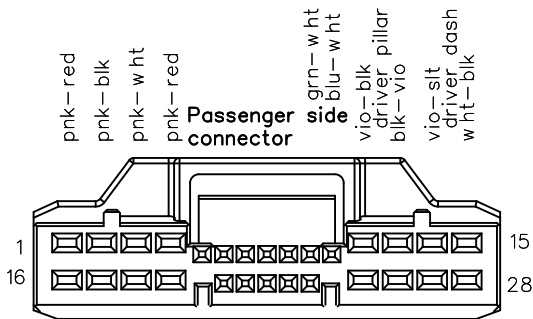

TE base part number  
 housing 2188225  
 receptacle 2109006  
 pin 2109005

All views are from the rear, harness  
 side of connector.

Kia 1879003730A S NICO 4F-W  
 is a mating pigtail connector that fits  
 into the subwoofer harness.

blk  
 wht  
 slt  
 blu

vio-blk  
 passenger pillar  
 blk-vio

vio-slt  
 dash  
 wht-blk  
 passenger

vio-blu  
 passenger rear top door  
 blk-grn

vio-brn  
 center L/R  
 blk-pnk

wht-vio  
 passenger headliner both  
 vio-wht